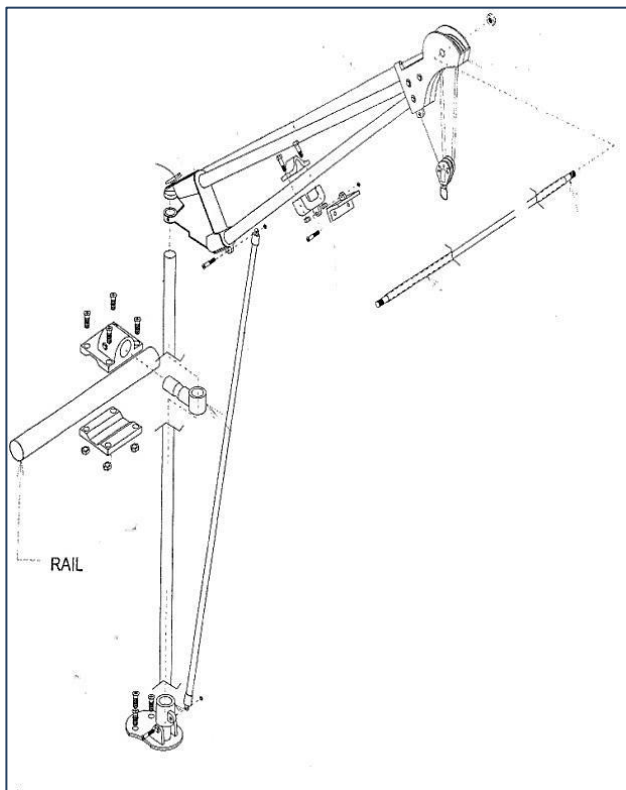

**MODEL 1200 Dinghy Davits**  
*Easily lift your Inflatable Dinghy!*

**Easy to install, pre-assembled!**

**Safe Working Load 200 Lbs. Pair (91 Kg)**  
120 Lbs. Ea. (54 Kg)

**Overall Reach 36" (61 cm)**

**Overall Height 36" (110 cm)**

**Pulling Ratio 6:1**  
(25 Lbs. @ Max Load)

**Weight 45 Lbs. (20 Kg)**

<b>Available Options:</b>	
<b>7:1 Pulley Upgrade</b>	
<b>Add Rope (60' Inc.)</b>	
<b>Add 10" Height (34" Std.)</b>	
<b>Additional Base</b>	
<b>Add. Rail Mount</b>	
<b>Add. Bulkhead Mt.</b>	
<b>6"x6" Backing Plate</b>	
<b>Offset Rail Bracket</b>	
<b>Rail Support Strut (34")</b>	
<b>Hard Dinghy Support</b>	
<b>Stab. Cross Bar</b>	
<b>Total</b>	