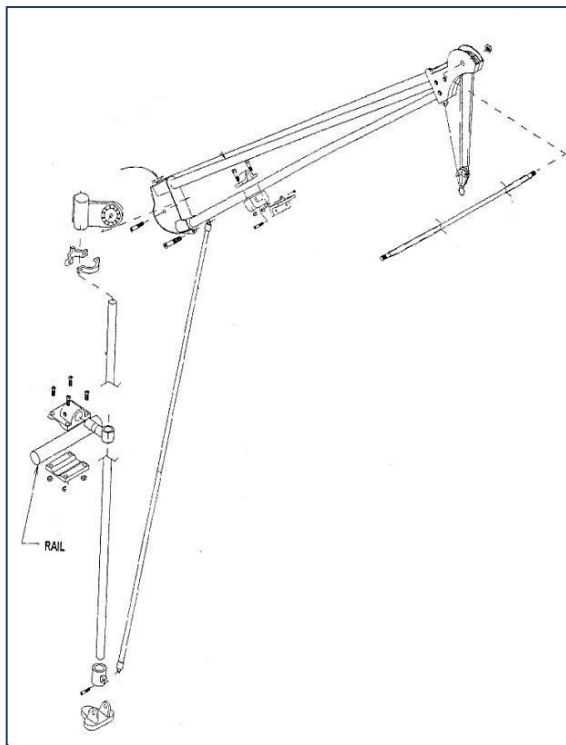

MODEL 1400 Rot. Dinghy Davits
Easily lift your Dinghy and Outboard!
Custom Davit Angle, MORE HEIGHT/ REACH

Safe Working Load	250 Lbs. Pair (113 Kg) 150 Lbs. Ea. (68 Kg)
Overall Reach	34"-42" (86-107 cm)
Overall Height	33"-42" (84-107 cm)
Pulling Ratio	7:1 (36 Lbs. @ Max Load)
Weight	50 Lbs. (23 Kg)

Available Options:	
6.8:1 Winch Add-On	
Add Rope (70' Inc.)	
Add 10" Height (34" Std.)	
Additional Base	
Add. Rail Mount	
Add. Bulkhead Mt.	
6"x6" Backing Plate	
Offset Rail Bracket	
Rail Support Strut (34")	
Hard Dinghy Support	
Stab. Cross Bar	
Total	