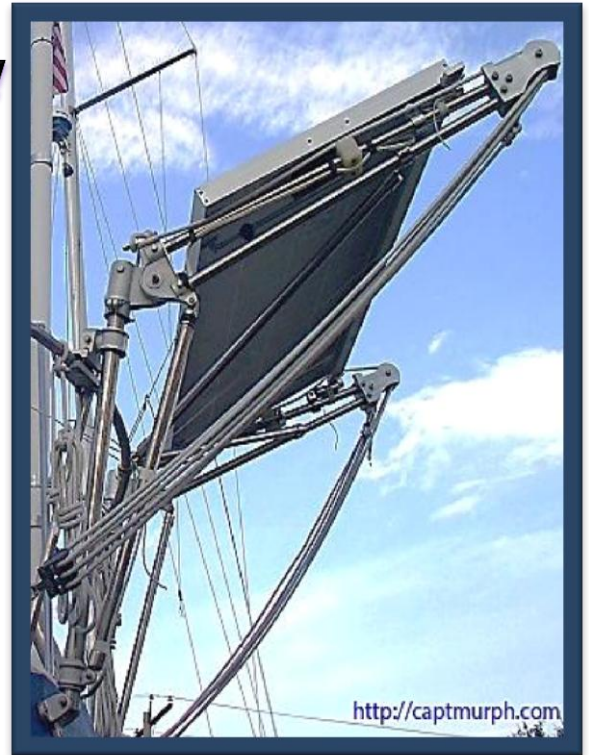

MODEL 1400 Rot. Dinghy Davits
Easily lift your Dinghy and Outboard!
Custom Davit Angle, MORE HEIGHT/ REACH

Safe Working Load	250 Lbs. Pair (113 Kg) 150 Lbs. Ea. (68 Kg)
Overall Reach	34"-42" (86-107 cm)
Overall Height	33"-42" (84-107 cm)
Pulling Ratio	7:1 (36 Lbs. @ Max Load)
Weight	50 Lbs. (23 Kg)

Available Options:	
6.8:1 Winch Add-On	
Add Rope (70' Inc.)	
Add 10" Height (34" Std.)	
Additional Base	
Add. Rail Mount	
Add. Bulkhead Mt.	
6"x6" Backing Plate	
Offset Rail Bracket	
Rail Support Strut (34")	
Hard Dinghy Support	
Stab. Cross Bar	
Total	